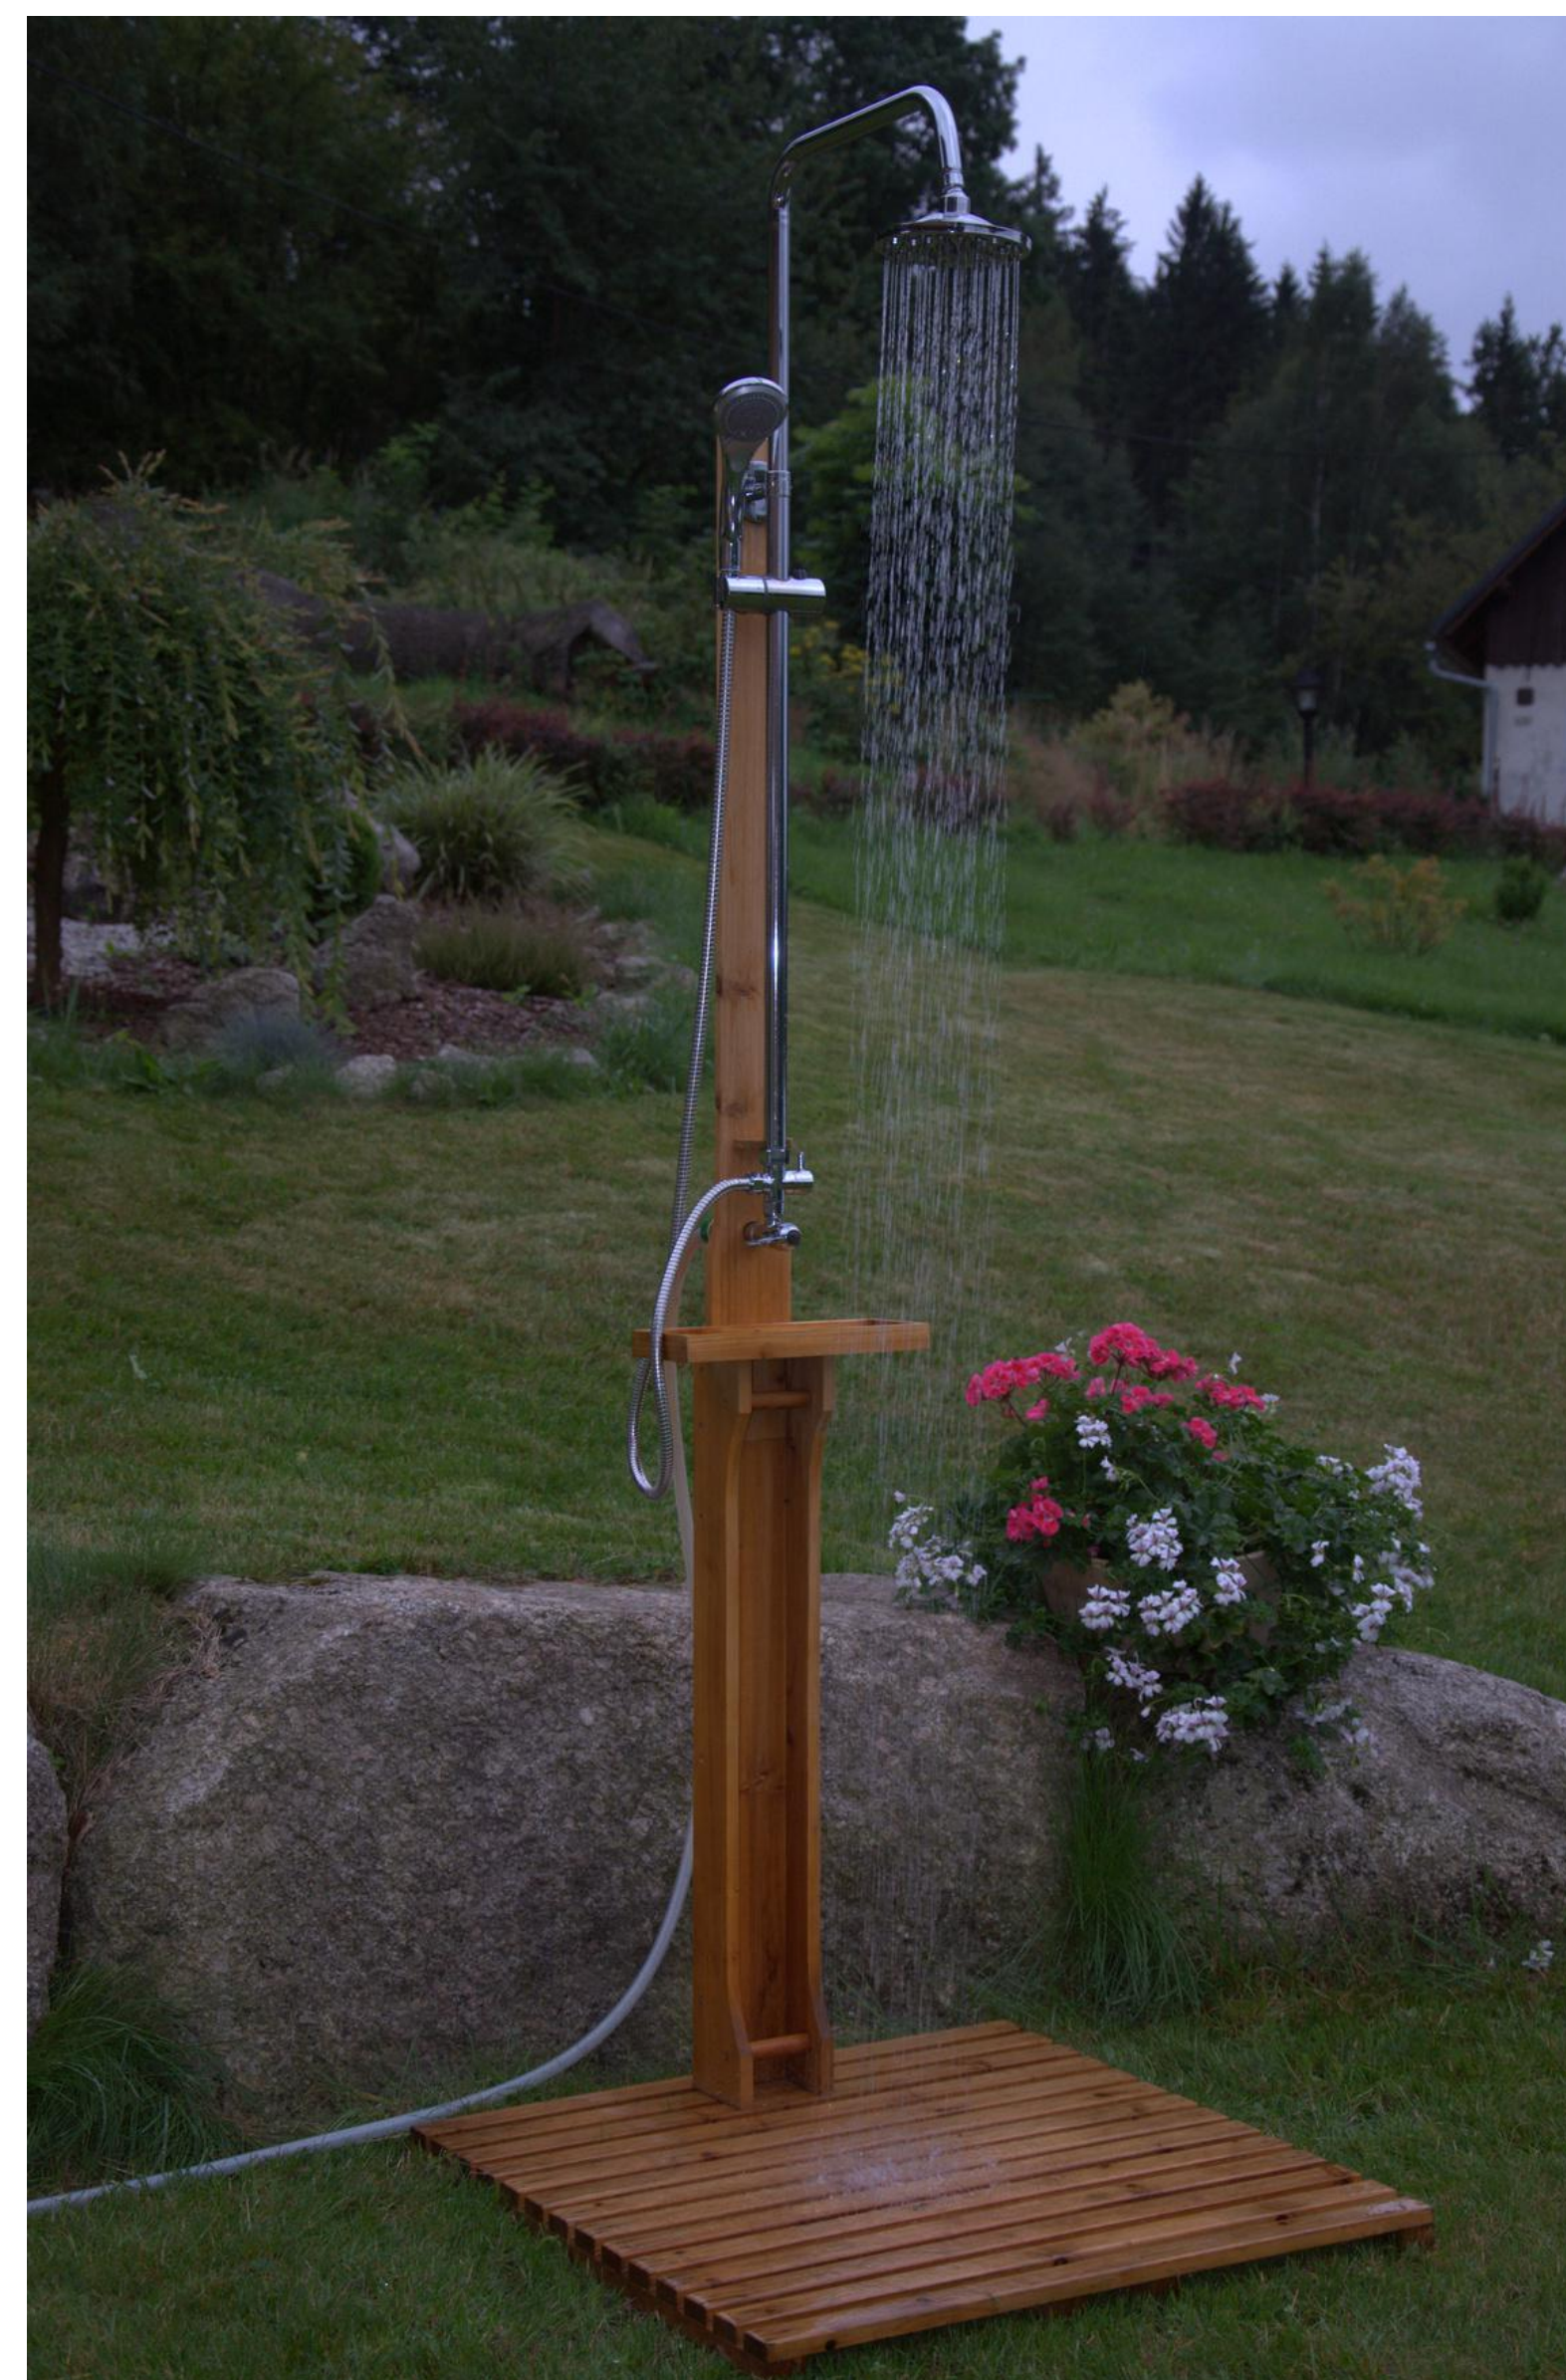

Garden Shower

The wooden garden shower is ideal to provide cool refreshment in backyard, camping or after outdoor swimming. Rain-style shower head washes off pool residue and gardening messes, or provides a quick cool down, like a kid running through the sprinklers on a hot day.

Hardwood slatted base keeps water from pooling and your feet free from dirt or gravel. Handy shelf holds a bar of soap or a towel, A rotatable shower nozzle and an adjustable level for water pressure are designed for more convenient use.

CH19510